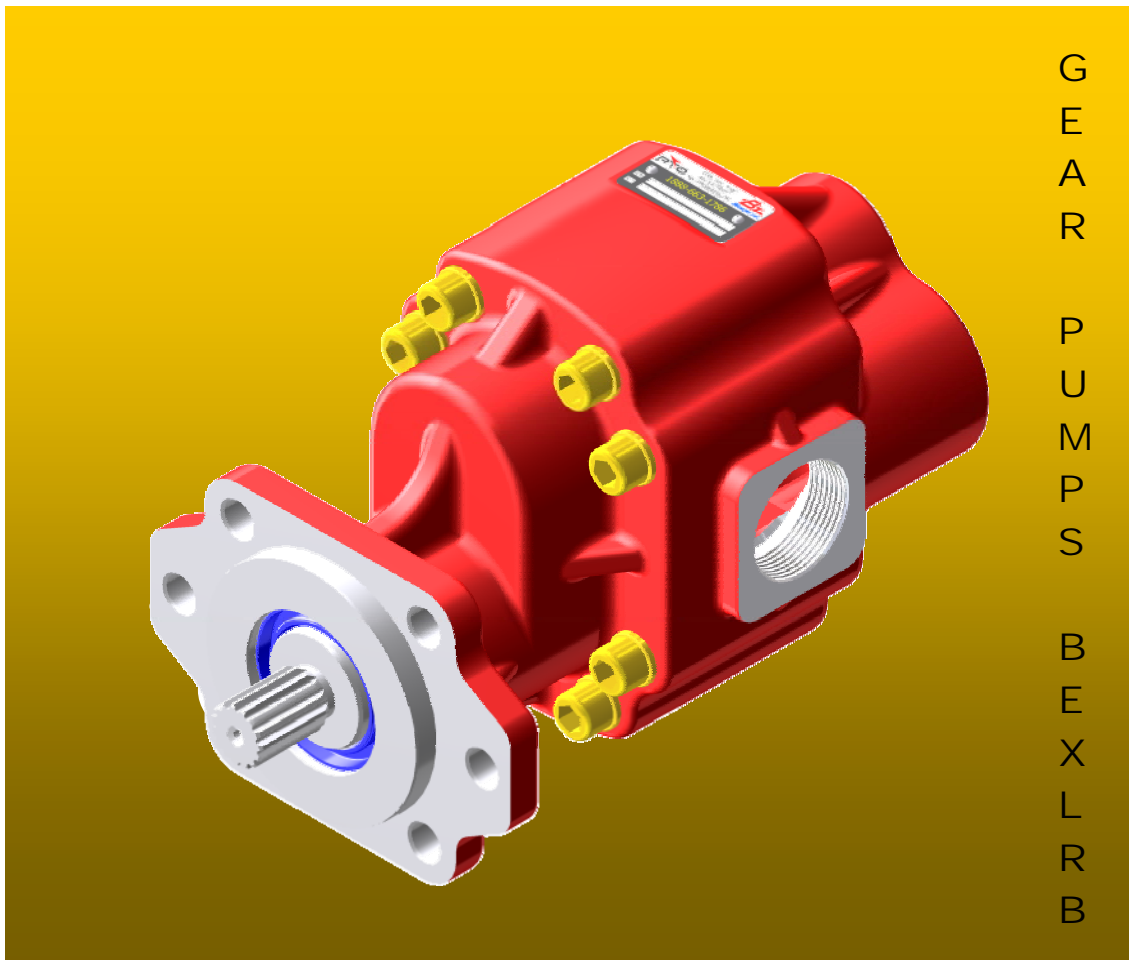

GEAR PUMPS BEXLRB

(23,4/27,3/31,2/35/39.)

PART LIST

G
E
A
R

P
U
M
P
S

B
E
X
L
R
B

GEAR PUMPS

BEXLRB (23,4|27,3|31,2|35|39).

GEAR PUMPS BEXLRB (23,4/27,3/31,2/35/39).

ITEM	QT.	DESCRIPTION	DIMENS.	CODE	PTO CODE
1	1	BA seal NBR	45X62X8	112070040	
2	2	Snap Ring DIN 472	Ø62	101020010	
3	1	BABSL seal BEXL	45X62X7	112110010	
4	1	Outer washer		211112771	
5	1	Adapter shaft BEXLRB		203025151	
6	2	Taper roller bearing	35x62x18	113300046	
7	1	Spacer washer.		211112761	
8	1	Holding washer MB7	Ø35	102090020	
9	1	Holding nut KM7	M35X1.5	119080003	
10	1	Adapter flange SAE B		202122441	
11	8	Screw DIN 912 12.9	M12x50	116010172	
12	8	Washer AET	Ø12	102040004	
13	4	Friction bush BEXL		301010246	
14	2	Anti-extruder BEXL.		301010248	
15	4	Inner joint NBR plate BEXL		301010250	
16	4	Outer joint NBR plate (bi-rot) BEXL		301010253	
17	2	Friction plate BEXL		301010244	
18	2	Non-return valve body		202132111	
19	2	Pin DIN 1481	2x14	111010015	
20	2	Steel ball	Ø10	104010001	
21	1	Rotation kit		See table.	
22	1	O-ring NBR90	112x2.5	107030028	
23	1	Plastic check plug.	Ø3	118010013	
24	4	Guide BEXL		200112441	
25	1	Body pump BEXLRB		See table..	
26	1	Identification plate		126020002	
27	2	Rivet	2.4x4	100050003	

TABLE .

GEAR PUMP	ROTATION KIT	BODY PUMP
BEXLRB 23,4	301010271	202132382
BEXLRB 27,3	301010268	202132282
BEXLRB 31,2	301010241	202132212
BEXLRB 35	301010242	202132092
BEXLRB 39	301010269	202131922