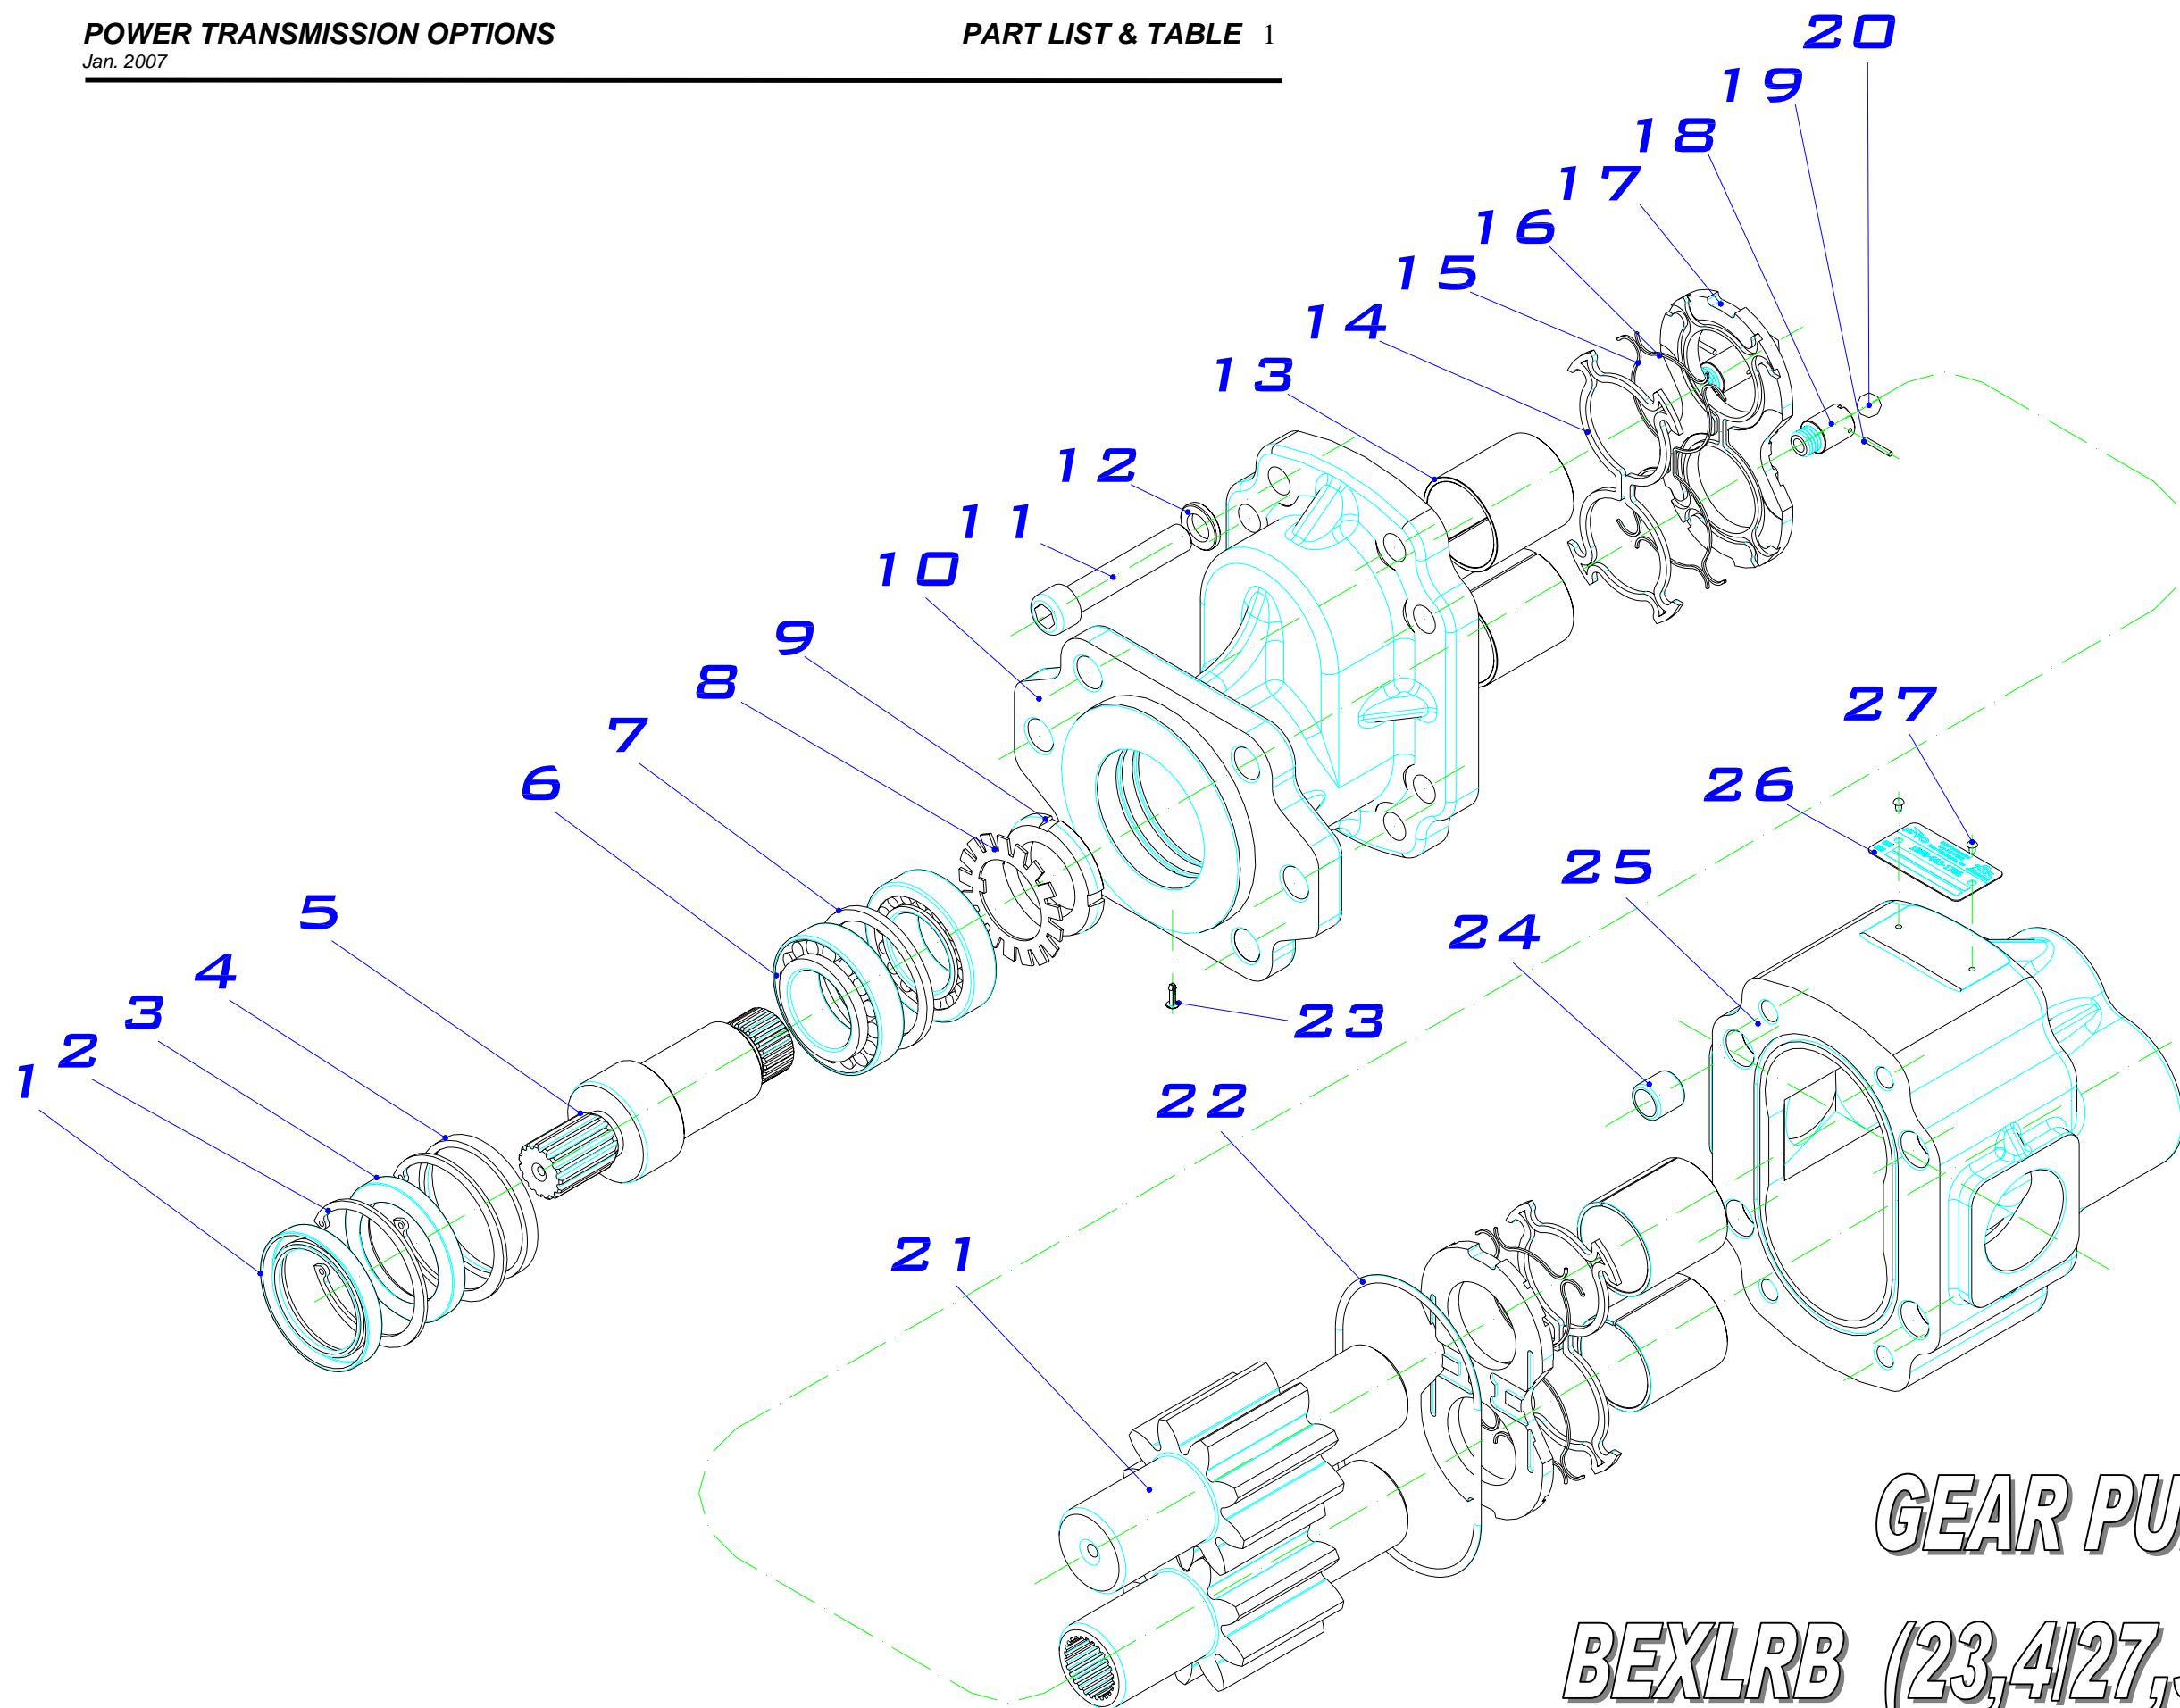

GEAR PUMPS BEXLRB

(23,4/27,3/31,2/35/39.)

PART LIST

G
E
A
R

P
U
M
P
S

B
E
X
L
R
B

GEAR PUMPS

BEXLRB (23,4|27,3|31,2|35|39).

GEAR PUMPS BEXLRB (23,4/27,3/31,2/35/39).

ITEM	QT.	DESCRIPTION	DIMENS.	CODE	PTO CODE
1	1	BA seal NBR	45X62X8	112070040	
2	2	Snap Ring DIN 472	Ø62	101020010	
3	1	BABSL seal BEXL	45X62X7	112110010	
4	1	Outer washer		211112771	
5	1	Adapter shaft BEXLRB		203025151	
6	2	Taper roller bearing	35x62x18	113300046	
7	1	Spacer washer.		211112761	
8	1	Holding washer MB7	Ø35	102090020	
9	1	Holding nut KM7	M35X1.5	119080003	
10	1	Adapter flange SAE B		202122441	
11	8	Screw DIN 912 12.9	M12x50	116010172	
12	8	Washer AET	Ø12	102040004	
13	4	Friction bush BEXL		301010246	
14	2	Anti-extruder BEXL.		301010248	
15	4	Inner joint NBR plate BEXL		301010250	
16	4	Outer joint NBR plate (bi-rot) BEXL		301010253	
17	2	Friction plate BEXL		301010244	
18	2	Non-return valve body		202132111	
19	2	Pin DIN 1481	2x14	111010015	
20	2	Steel ball	Ø10	104010001	
21	1	Rotation kit		See table.	
22	1	O-ring NBR90	112x2.5	107030028	
23	1	Plastic check plug.	Ø3	118010013	
24	4	Guide BEXL		200112441	
25	1	Body pump BEXLRB		See table..	
26	1	Identification plate		126020002	
27	2	Rivet	2.4x4	100050003	

TABLE .

GEAR PUMP	ROTATION KIT	BODY PUMP
BEXLRB 23,4	301010271	202132382
BEXLRB 27,3	301010268	202132282
BEXLRB 31,2	301010241	202132212
BEXLRB 35	301010242	202132092
BEXLRB 39	301010269	202131922