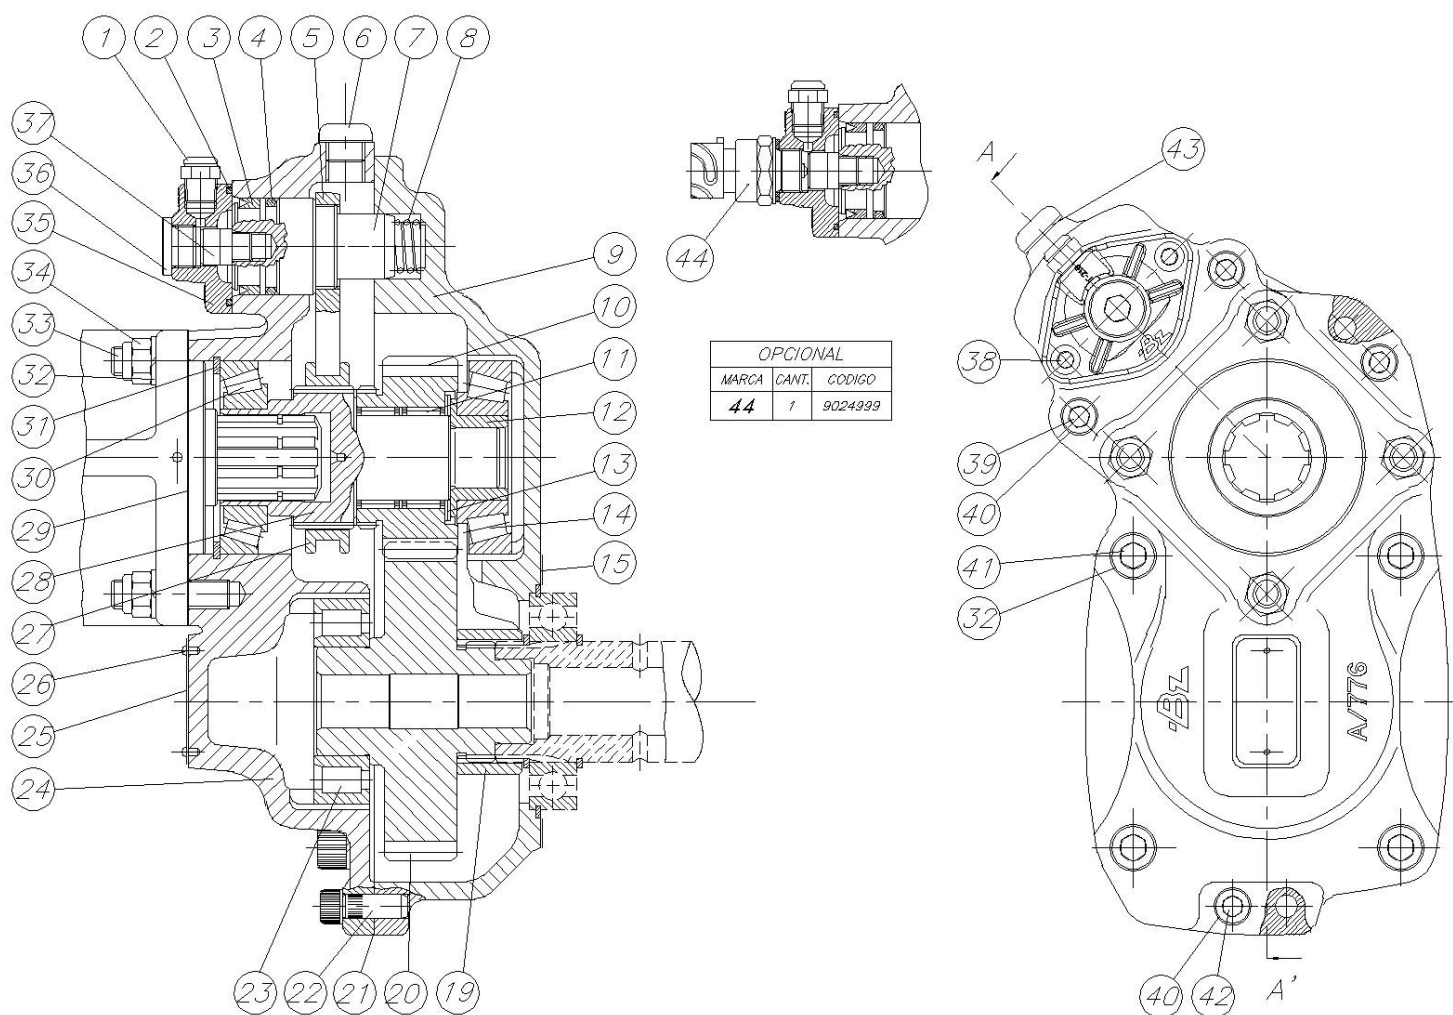

11106K03

BASE PTO KIT VOLVO 1:1.62 (1150)

ITEM	QT	DESCRIPTION	P/N	BZ USA P/N
1	1	PNEUMATIC QUICK CONNECTOR BSP 1/8" 4X6. STRAIGHT	9015816	9015816
2	1	O-RING 44X2.62	107010070	OR070
3	1	PNEUMATIC COLLAR 40X32X4	105010007	PC007
4	1	O-RING 33x3.5 VITON-75	107100032	OR032
5	1	H054 FORK. (VOLVO 1150)	205010541	FK541
6	1	T099 ADAPTER PLUG. (ZF 1:1)	208020991	PL991
7	1	P036 ADAPTER PISTON. (ZF 1:1)	204010361	AP361
8	1	A492 SPRING ZF ADAPTER 1:1	109010027	SP027
9	1	A776-1 HOUSING (II) VLVO 1150	202017762	HS762
10	1	R536-1 BOTTOM GEAR. VLVO 1150	201025362	R536-1
11	2	BEARING K 35X42X18	113010015	RB015
12	1	A664 ADJUSTING BUSH. (RENAULT)	209016641	BU641
13	2	AXIAL DISC AS 3552	114010002	WA114
14	1	TAPER ROLLER BEARING 30307 A	113300004	RB004
15	1	A435 GASKET. R-1000-2000	108010027	108010027
19	1	Q062 ENGAGING HUB. (VOLVO 1170)	207010621	EG621
20	1	R535-1 UPPER GEAR. VLVO 1150	201025352	R535-1
21	1	A807 GASKET. VLVO 1150	108010073	GA073
22	2	A829-1 GUIDE 10X30.	200018292	GD292
23	1	ROLLER BEARING NJ 2209	113110014	RB14
24	1	A776 HOUSING (I) VLVO 1150	202017761	HS761
25	1	IDENTIFICATION PLATE.	126020001	ID001
26	2	RIVET DIN 7337 2.4x4	100050003	RD003